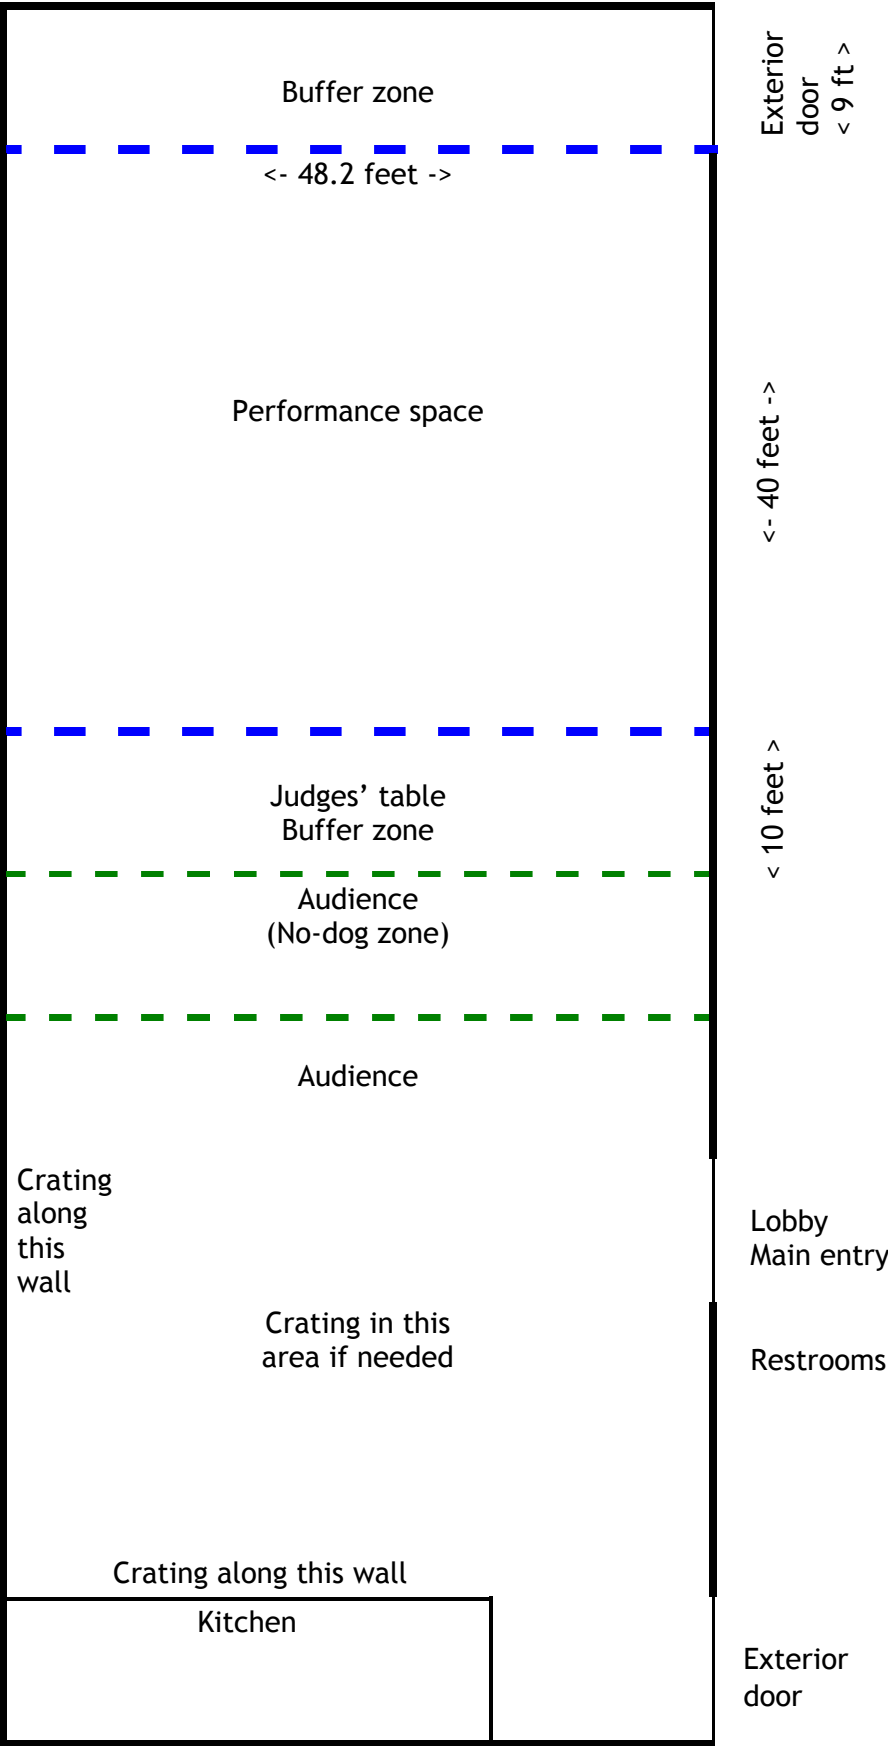

Durham Kennel Club, performance space diagram for CFF show

Thick black lines are walls; blue lines define boundaries of performance space, which is 40 x 48.2 feet.